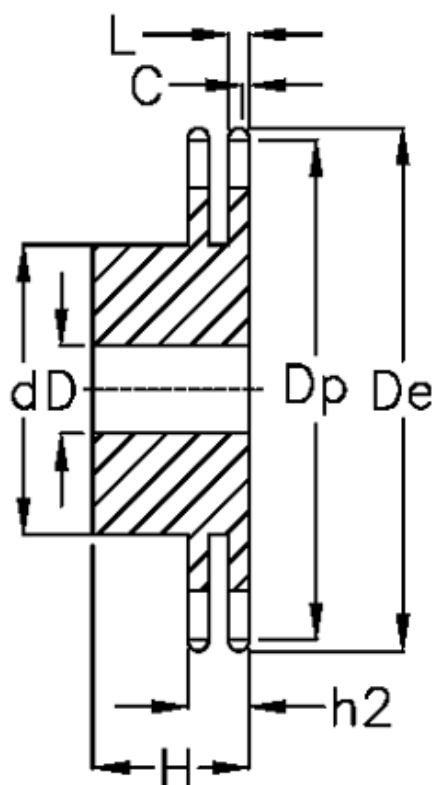

Article number: 616012002011

Description: Sprocket 05 B-2 Z=11 duplex
predrilled

Measures

C	= 1
d	= 19
D	= $10 \pm 0,5$
De	= 31.7
Dp	= 28.39
For chain size	= 8 x 3,0 mm
For chain type	= 05 B-2
H	= 18

h2	= 8.3
L	= 2.7
Number of teeth	= 11